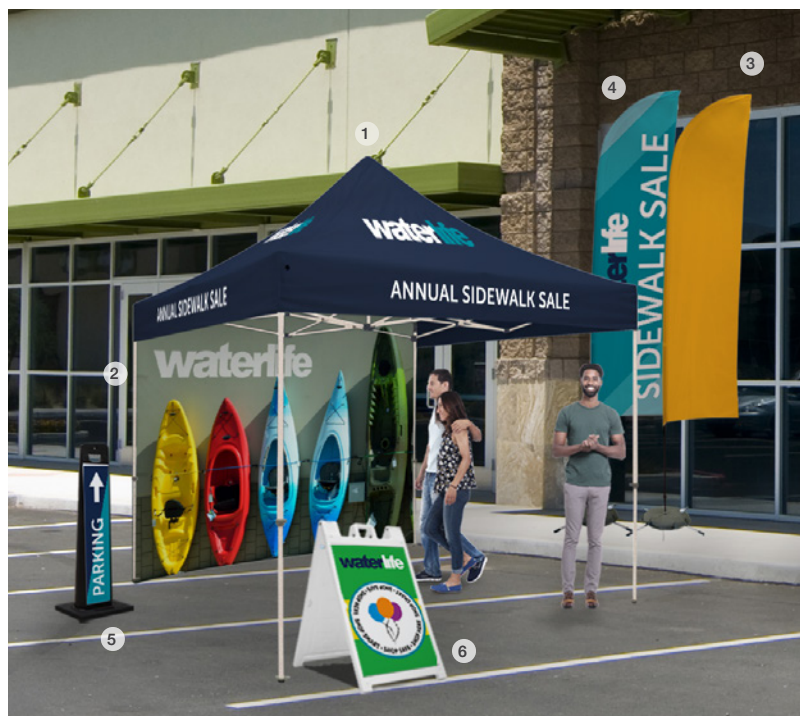

RETAIL

MAXIMIZE YOUR IMPACT

with promotional displays

TOP USE CASES:

Exclusive Releases
Seasonal Sales
Premium Options
Event Announcements

1 Journey Full Wall 2 Journey T Connector Set

- **PROMOTE** weekly discounts to your customers
- **COMMUNICATE** new products and events
- **CREATE** a memorable experience for customers to share
- **ADVERTISE** new locations to the community

SHOWDOWNDISPLAYS.COM · INFO@SHOWDOWNDISPLAYS.COM

ASI: 87188 PPAI: 254687 SAGE: 67383 UPIC: SHOWDOWN

Showdown[®]
DISPLAYS

COMMUNICATE

- 1 Standard Wall-Mount SEG Glo
- 2 Economy Wood A-Frame
- 3 Everyday Impress Banner

PROMOTE

- 1 EuroFit Evolution Two-Shelf Incline
- 2 Galleria A-Frame
- 3 EuroFit Straight Wall

CREATE

- 1 CounterPop
- 2 Enviro Board
- 3 Indoor Surface Grip Circle
- 4 Gallery Prints

ADVERTISE

- 1 Standard Tent
- 2 Full Wall
- 3 Solid-Color Streamline Blade Sail Sign
- 4 Streamline Blade Sail Sign
- 5 Parking Pal
- 6 Signicade Deluxe A-Frame