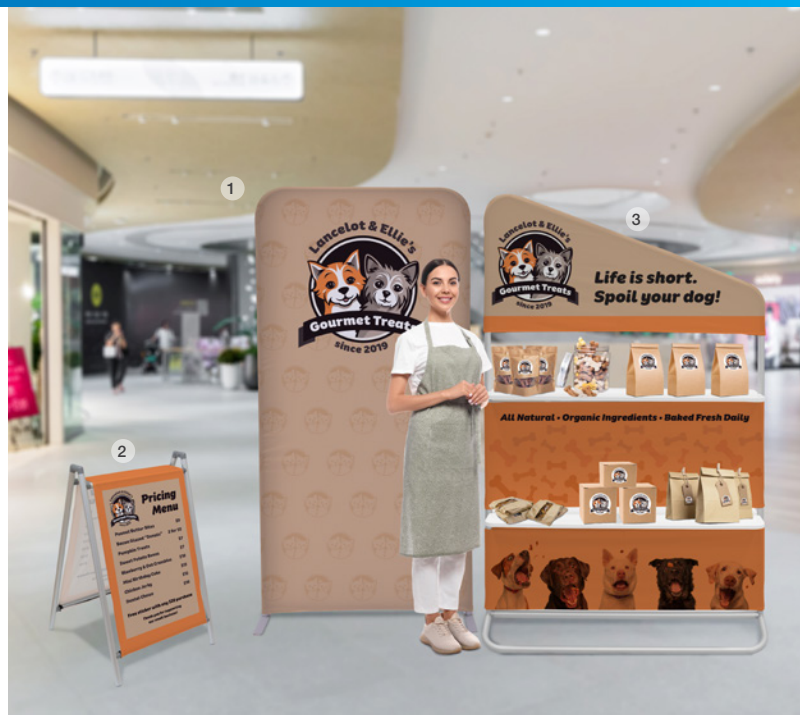

RETAIL

MAXIMIZE YOUR IMPACT

with promotional displays

TOP USE CASES:

Exclusive Releases
Seasonal Sales
Premium Options
Event Announcements

1 Journey Full Wall 2 Journey T Connector Set

- **PROMOTE** weekly discounts to your customers
- **COMMUNICATE** new products and events
- **CREATE** a memorable experience for customers to share
- **ADVERTISE** new locations to the community

SHOWDOWNDISPLAYS.COM · INFO@SHOWDOWNDISPLAYS.COM

ASI: 87188 PPAI: 254687 SAGE: 67383 UPIC: SHOWDOWN

Showdown[®]
DISPLAYS

COMMUNICATE

- 1 Standard Wall-Mount SEG Glo
- 2 Economy Wood A-Frame
- 3 Everyday Impress Banner

PROMOTE

- 1 EuroFit Evolution Two-Shelf Incline
- 2 Galleria A-Frame
- 3 EuroFit Straight Wall

CREATE

- 1 CounterPop
- 2 Enviro Board
- 3 Indoor Surface Grip Circle
- 4 Gallery Prints

ADVERTISE

- 1 Standard Tent
- 2 Full Wall
- 3 Solid-Color Streamline Blade Sail Sign
- 4 Streamline Blade Sail Sign
- 5 Parking Pal
- 6 Signicade Deluxe A-Frame